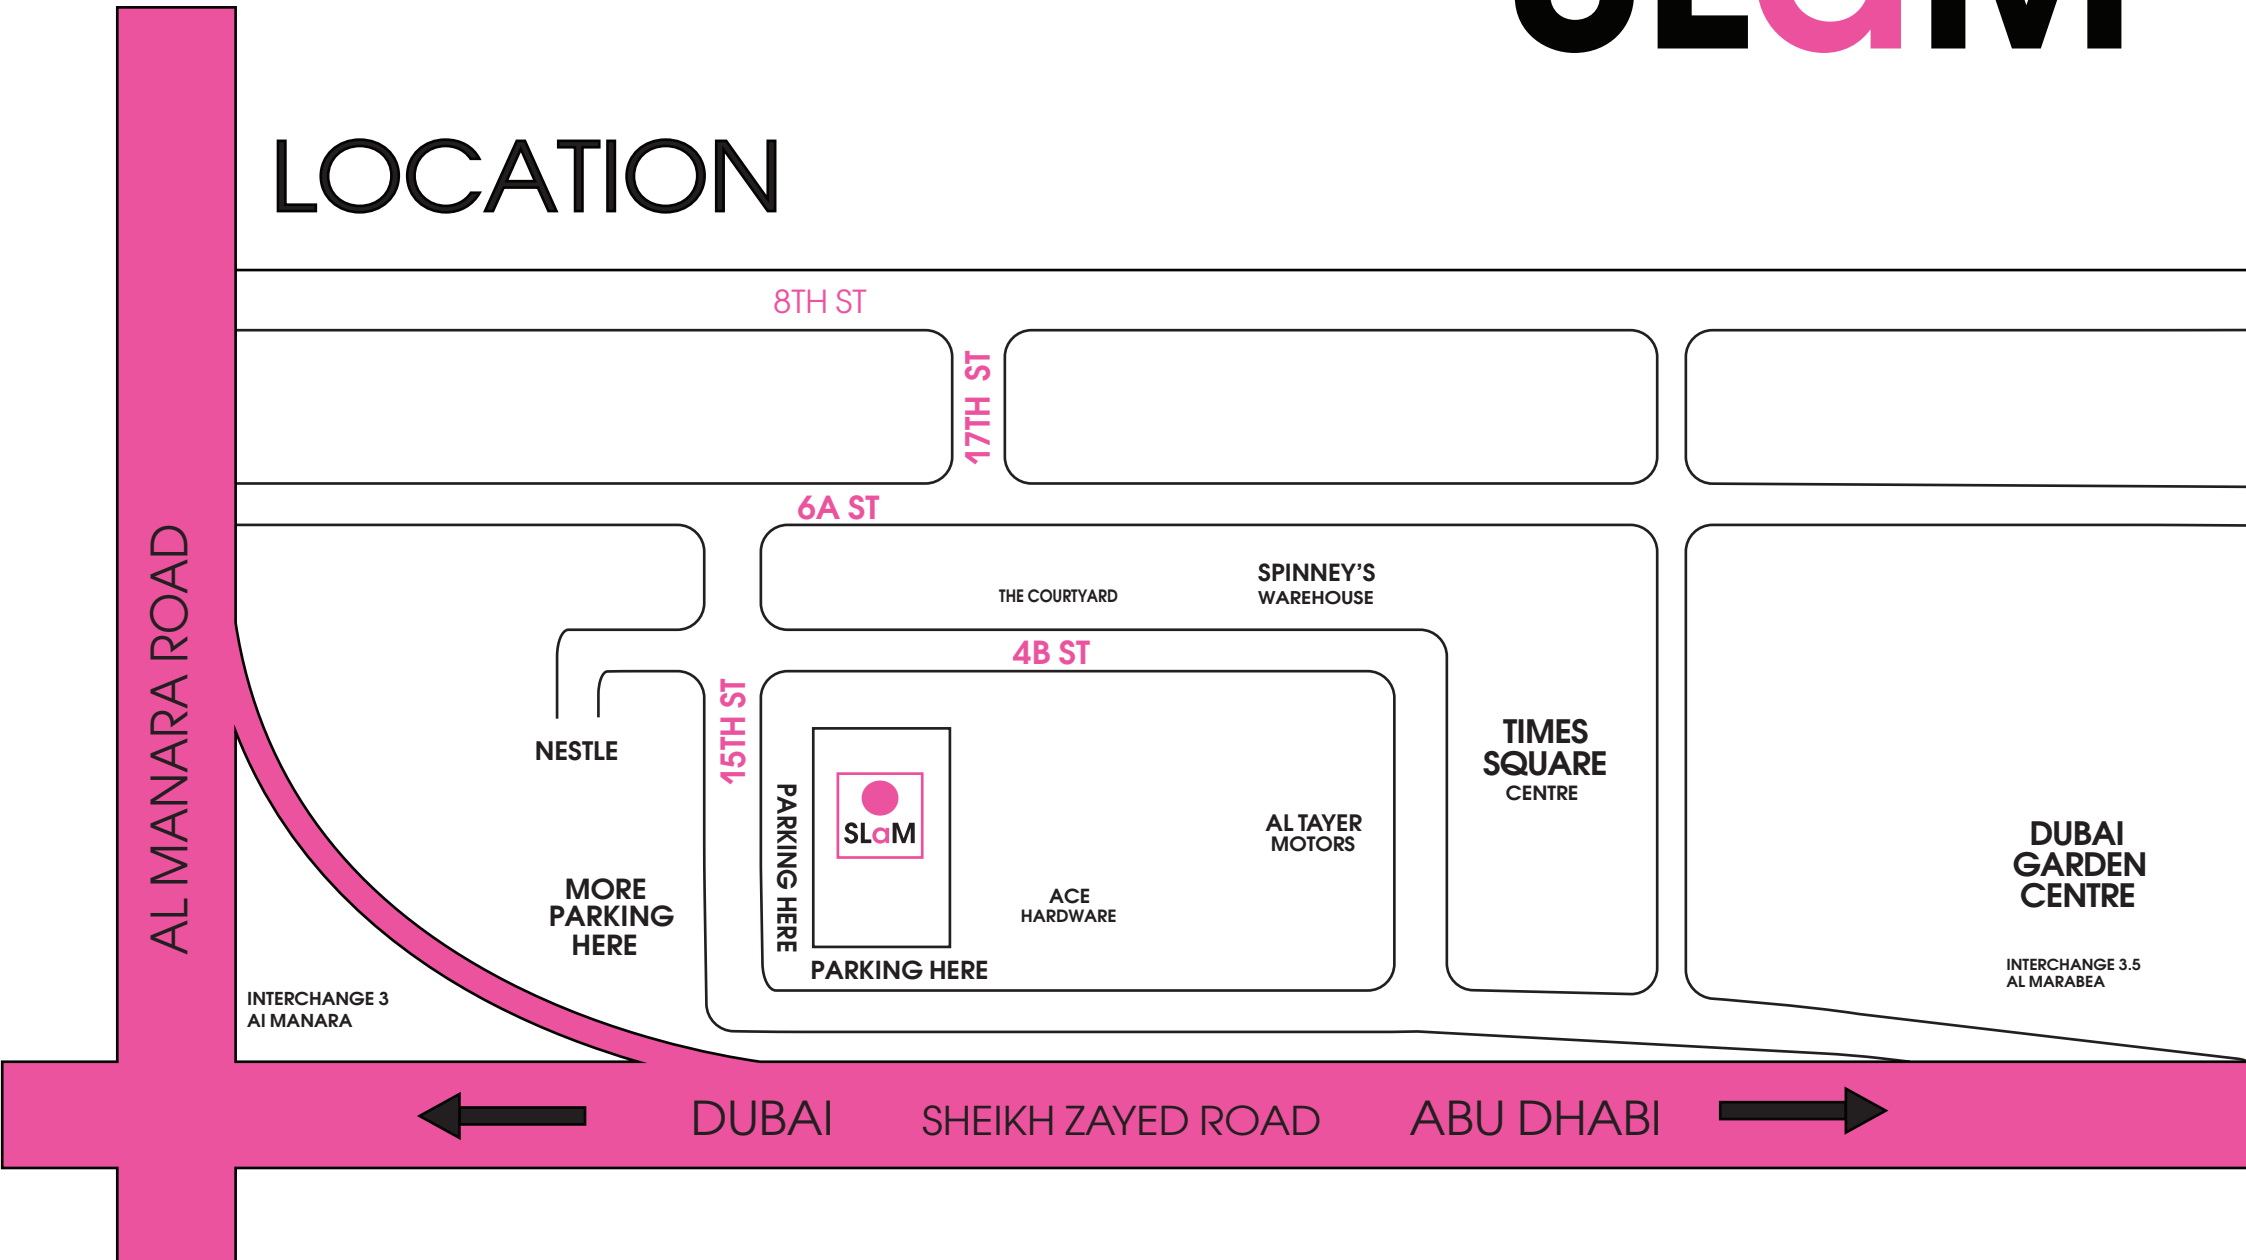

SLaM

LOCATION

AL MANARA ROAD

8TH ST

17TH ST

6A ST

THE COURTYARD

SPINNEY'S
WAREHOUSE

4B ST

NESTLE

15TH ST

PARKING
HERE

SLaM

AL TAYER
MOTORS

TIMES
SQUARE
CENTRE

MORE
PARKING
HERE

ACE
HARDWARE

PARKING
HERE

DUBAI
GARDEN
CENTRE

INTERCHANGE 3.5
AL MARABEA

INTERCHANGE 3
AL MANARA

DUBAI

SHEIKH ZAYED ROAD

ABU DHABI